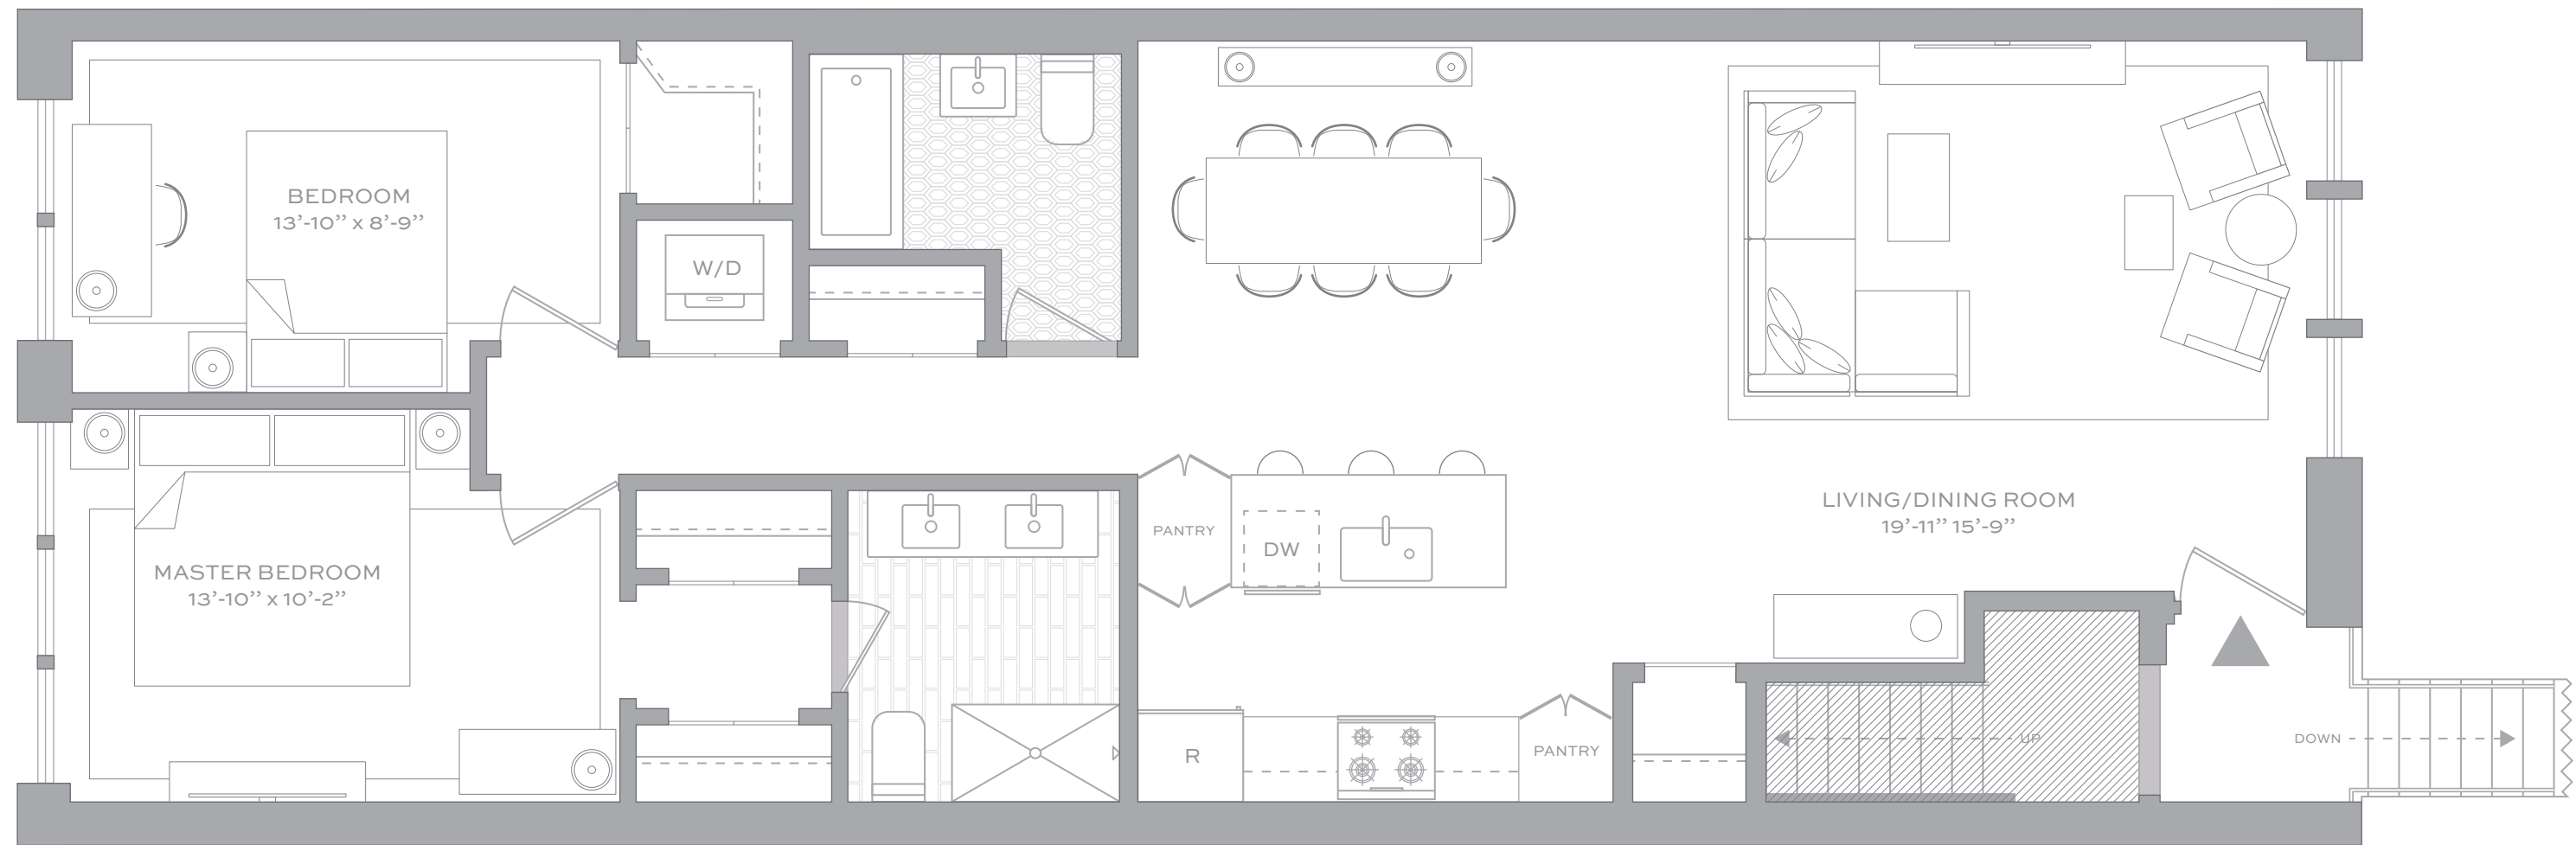

MERCHANT HOUSE

135 Sackett Residence 2

2 Bedrooms
2 Full Bath

Interior: 1,157 SQ. FT.

Approx. Ceiling Height
Second Level: 9'-10"

SACKETT ST

135-139 Sackett Street, Brooklyn, NY 11231
718.486.4498 | MerchantHouseBK.com