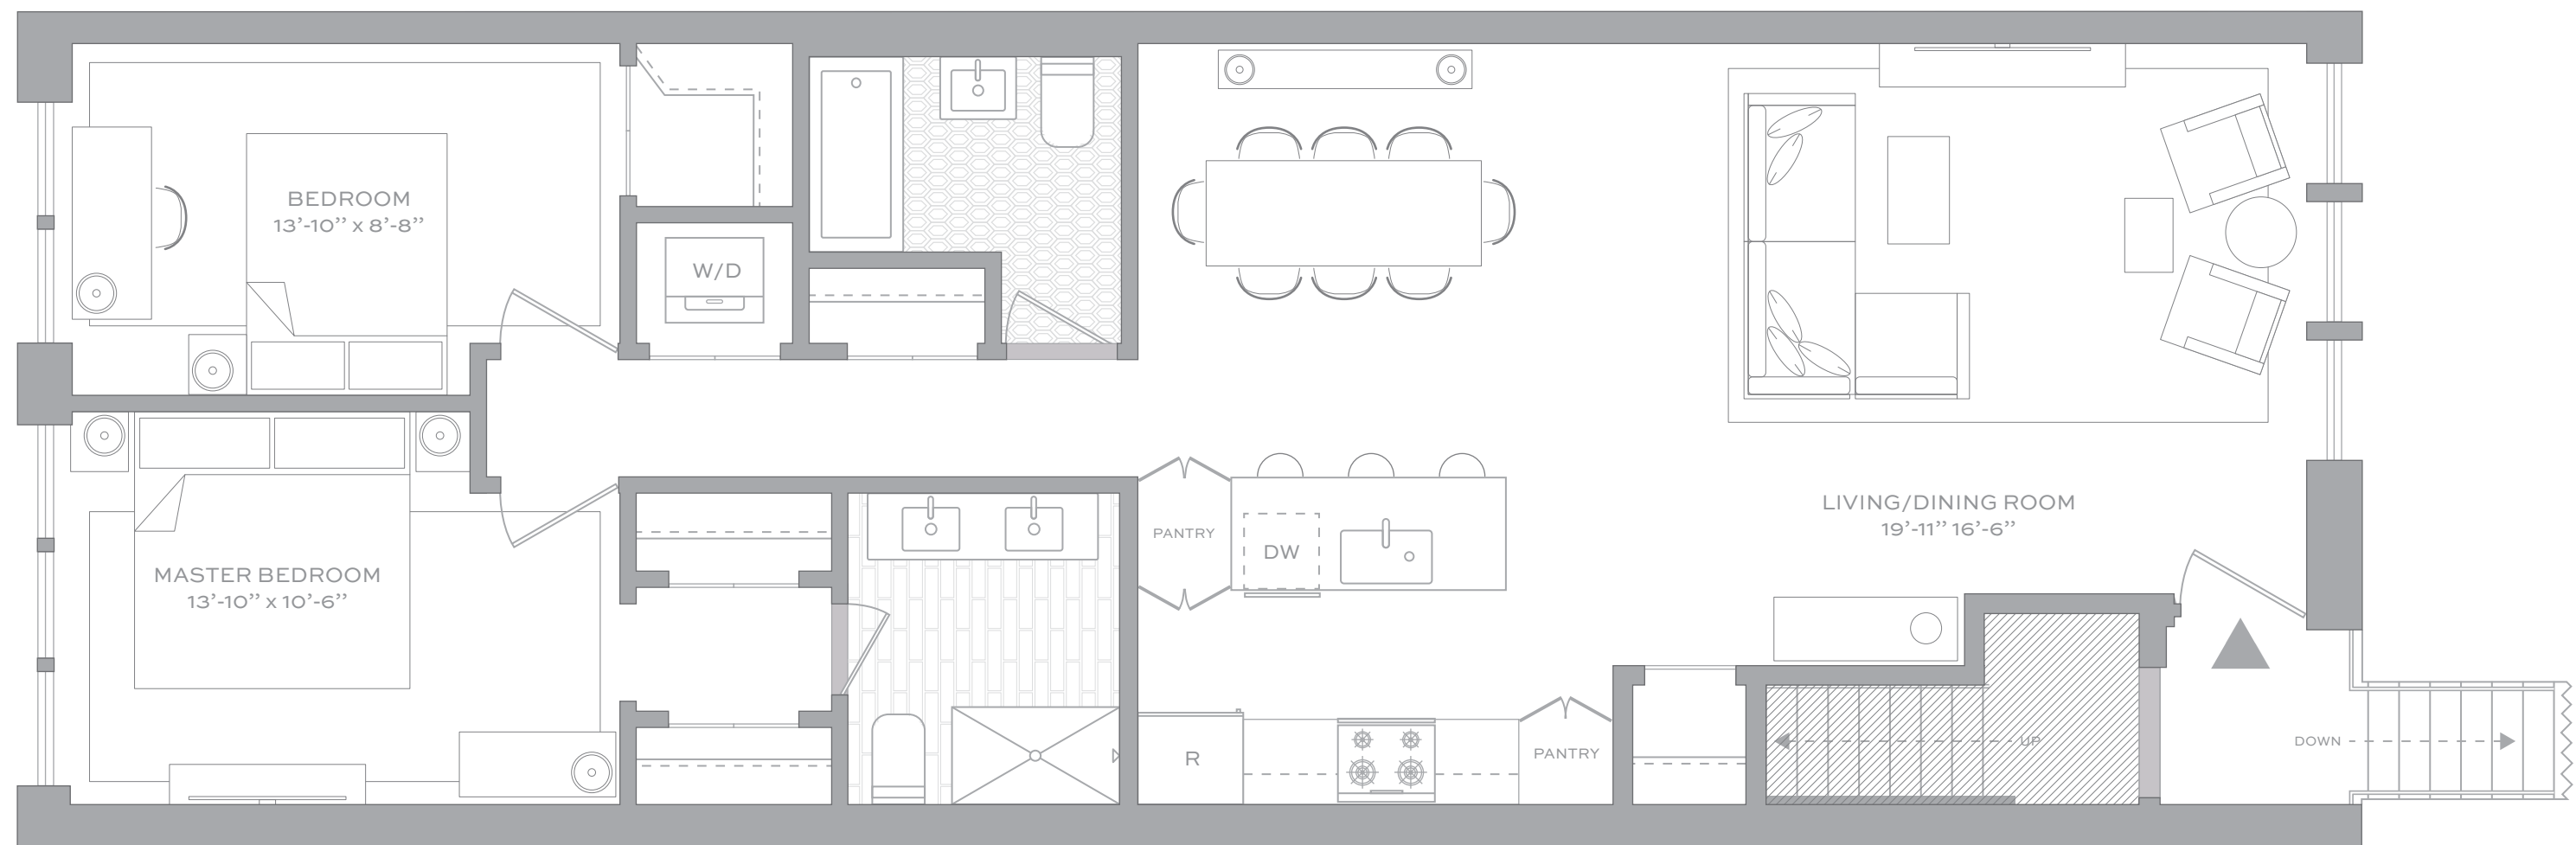

MERCHANT HOUSE

137 Sackett Residence 2

2 Bedrooms
2 Full Bath

Interior: 1,174 SQ. FT.

Approx. Ceiling Height
Second Level: 9'-10"

SACKETT ST

Second Level

SACKETT ST

COLUMBIA ST

135-139 Sackett Street, Brooklyn, NY 11231
718.486.4498 | MerchantHouseBK.com