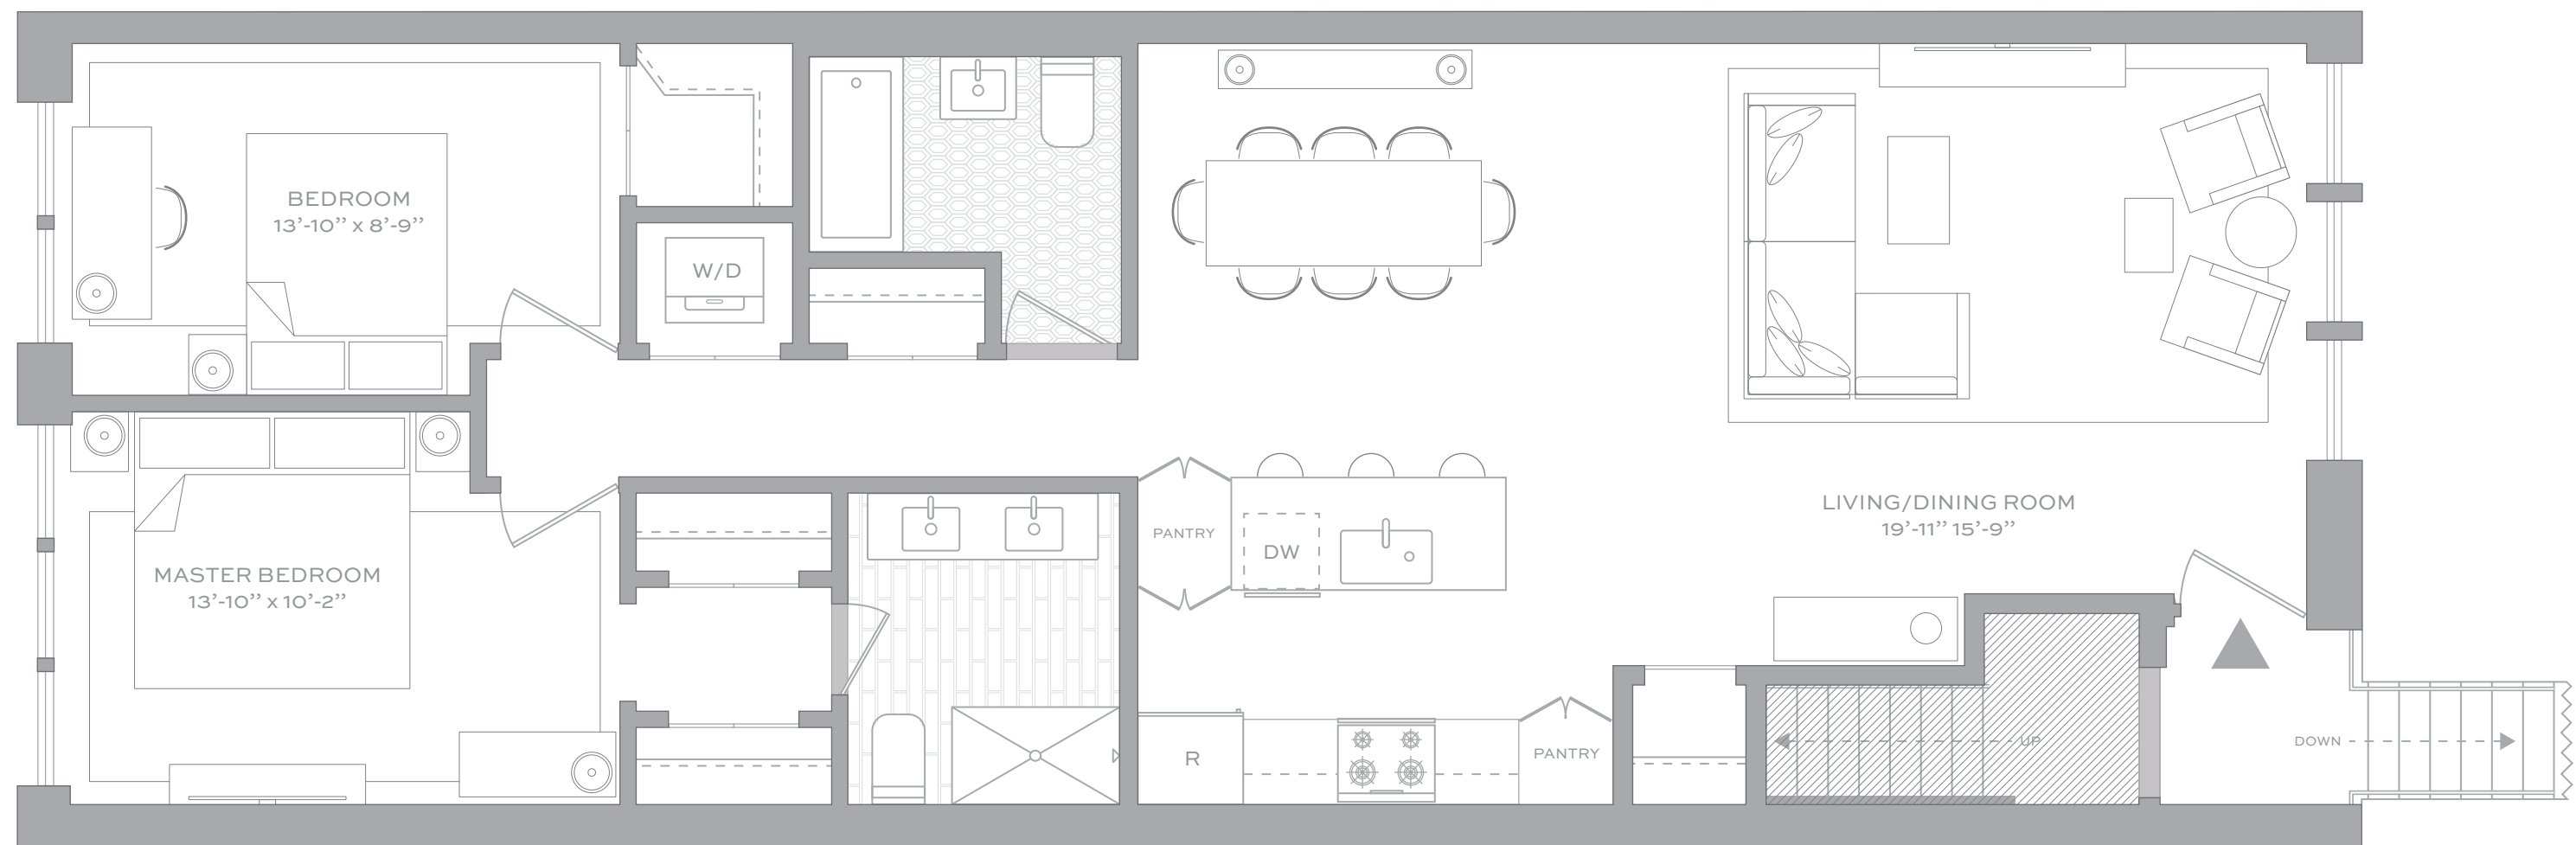

MERCHANT HOUSE

139 Sackett Residence 2

2 Bedrooms
2 Full Bath

Interior: 1,169 SQ. FT.

Approx. Ceiling Height
Second Level: 9'-10"

SACKETT ST

135-139 Sackett Street, Brooklyn, NY 11231
718.486.4498 | MerchantHouseBK.com